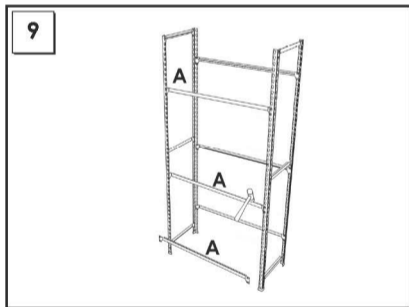

www.simonrack.com • www.simonrack.com • www.simonrack.com • www.simonrack.com

SIMONCLASSIC	SIMONCLICK	SIMONTALLER	SIMONAUTO
SIMONWORK	SIMONLOCKER	SIMONOFFICE	SIMONHOME
SIMONGARDEN	SIMONTITAN	SIMONINOX	SIMONINDUSTRIAL