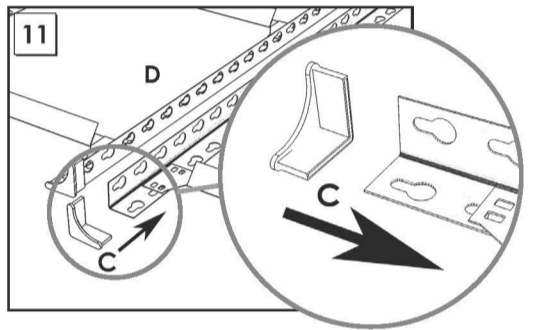

www.simonrack.com • www.simonrack.com • www.simonrack.com • www.simonrack.com

SIMONCLASSIC	SIMONCLICK	SIMONTALLER	SIMONAUTO
SIMONWORK	SIMONLOCKER	SIMONOFFICE	SIMONHOME
SIMONGARDEN	SIMONTITAN	SIMONINOX	SIMONINDUSTRIAL