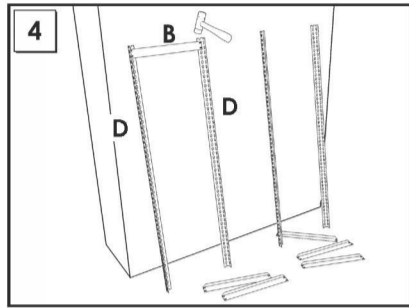

www.simonrack.com • www.simonrack.com • www.simonrack.com • www.simonrack.com

SIMONCLASSIC	SIMONCLICK	SIMONTALLER	SIMONAUTO
SIMONWORK	SIMONLOCKER	SIMONOFFICE	SIMONHOME
SIMONGARDEN	SIMONTITAN	SIMONINOX	SIMONINDUSTRIAL