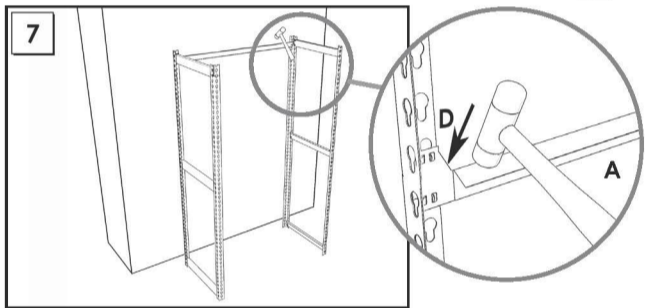

www.simonrack.com • www.simonrack.com • www.simonrack.com • www.simonrack.com

SIMONCLASSIC	SIMONCLICK	SIMONTALLER	SIMONAUTO
SIMONWORK	SIMONLOCKER	SIMONOFFICE	SIMONHOME
SIMONGARDEN	SIMONTITAN	SIMONINOX	SIMONINDUSTRIAL