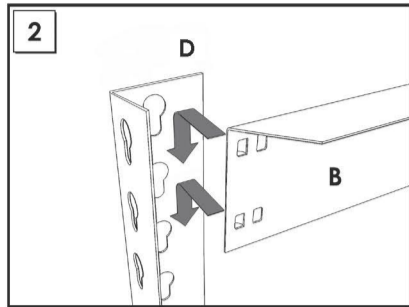

www.simonrack.com • www.simonrack.com • www.simonrack.com • www.simonrack.com

SIMONCLASSIC	SIMONCLICK	SIMONTALLER	SIMONAUTO
SIMONWORK	SIMONLOCKER	SIMONOFFICE	SIMONHOME
SIMONGARDEN	SIMONTITAN	SIMONINOX	SIMONINDUSTRIAL