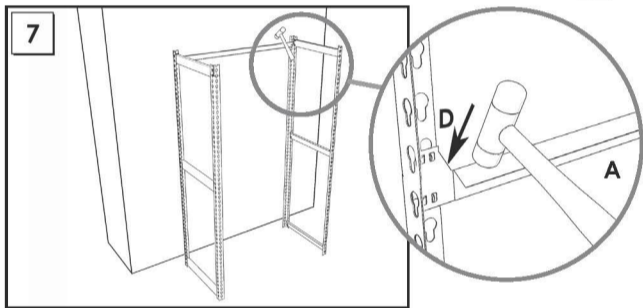

www.simonrack.com • www.simonrack.com • www.simonrack.com • www.simonrack.com

SIMONCLASSIC	SIMONCLICK	SIMONTALLER	SIMONAUTO
SIMONWORK	SIMONLOCKER	SIMONOFFICE	SIMONHOME
SIMONGARDEN	SIMONTITAN	SIMONINOX	SIMONINDUSTRIAL