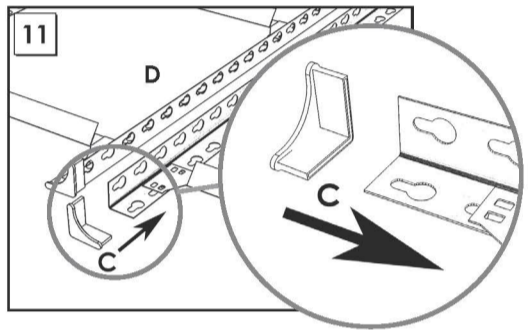

www.simonrack.com • www.simonrack.com • www.simonrack.com • www.simonrack.com

SIMONCLASSIC	SIMONCLICK	SIMONTALLER	SIMONAUTO
SIMONWORK	SIMONLOCKER	SIMONOFFICE	SIMONHOME
SIMONGARDEN	SIMONTITAN	SIMONINOX	SIMONINDUSTRIAL