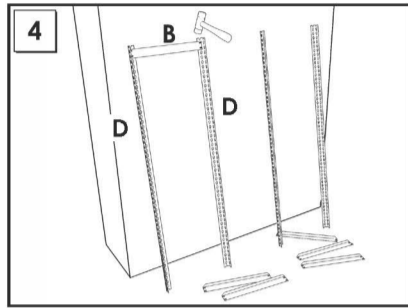

www.simonrack.com • www.simonrack.com • www.simonrack.com • www.simonrack.com

SIMONCLASSIC	SIMONCLICK	SIMONTALLER	SIMONAUTO
SIMONWORK	SIMONLOCKER	SIMONOFFICE	SIMONHOME
SIMONGARDEN	SIMONTITAN	SIMONINOX	SIMONINDUSTRIAL