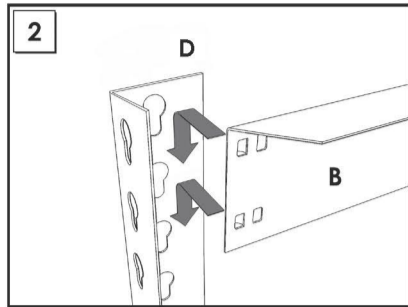

www.simonrack.com • www.simonrack.com • www.simonrack.com • www.simonrack.com

SIMONCLASSIC	SIMONCLICK	SIMONTALLER	SIMONAUTO
SIMONWORK	SIMONLOCKER	SIMONOFFICE	SIMONHOME
SIMONGARDEN	SIMONTITAN	SIMONINOX	SIMONINDUSTRIAL