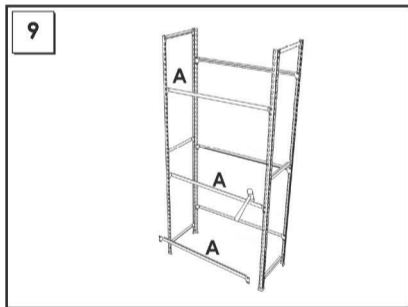

www.simonrack.com • www.simonrack.com • www.simonrack.com • www.simonrack.com

SIMONCLASSIC	SIMONCLICK	SIMONTALLER	SIMONAUTO
SIMONWORK	SIMONLOCKER	SIMONOFFICE	SIMONHOME
SIMONGARDEN	SIMONTITAN	SIMONINOX	SIMONINDUSTRIAL