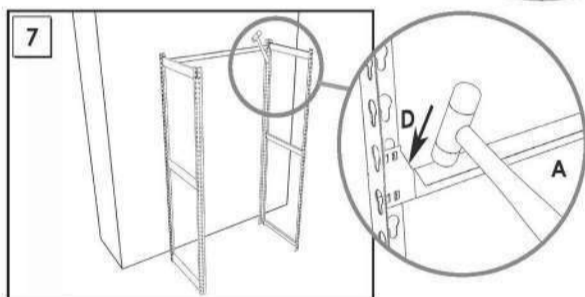

www.simonrack.com • www.simonrack.com • www.simonrack.com • www.simonrack.com

SIMONCLASSIC

SIMONCLICK

SIMONTALLER

SIMONAUTO

SIMONWORK

SIMONLOCKER

SIMONOFFICE

SIMONHOME

SIMONGARDEN

SIMONTITÁN

SIMONINOX

SIMONINDUSTRIAL