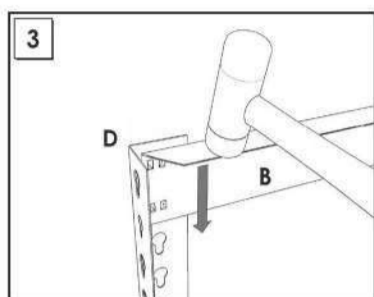

www.simonrack.com • www.simonrack.com • www.simonrack.com • www.simonrack.com

SIMONCLASSIC

SIMONCLICK

SIMONTALLER

SIMONAUTO

SIMONWORK

SIMONLOCKER

SIMONOFFICE

SIMONHOME

SIMONGARDEN

SIMONTITÁN

SIMONINOX

SIMONINDUSTRIAL