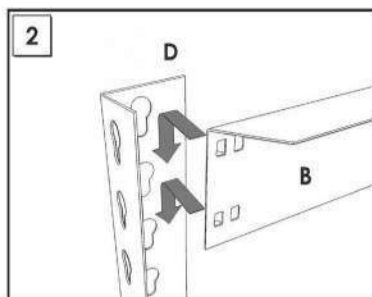

www.simonrack.com • www.simonrack.com • www.simonrack.com • www.simonrack.com

SIMONCLASSIC

SIMONCLICK

SIMONTALLER

SIMONAUTO

SIMONWORK

SIMONLOCKER

SIMONOFFICE

SIMONHOME

SIMONGARDEN

SIMONTITÁN

SIMONINOX

SIMONINDUSTRIAL