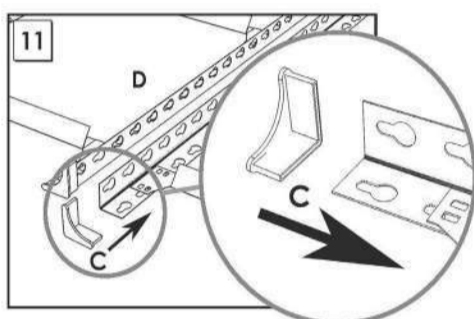

www.simonrack.com • www.simonrack.com • www.simonrack.com • www.simonrack.com

SIMONCLASSIC

SIMONCLICK

SIMONTALLER

SIMONAUTO

SIMONWORK

SIMONLOCKER

SIMONOFFICE

SIMONHOME

SIMONGARDEN

SIMONTITÁN

SIMONINOX

SIMONINDUSTRIAL