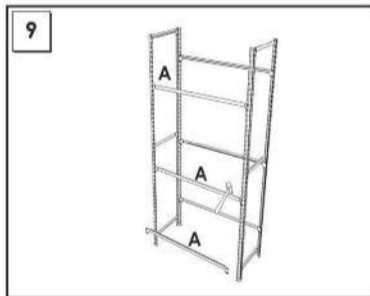

www.simonrack.com • www.simonrack.com • www.simonrack.com • www.simonrack.com

SIMONCLASSIC	SIMONCLICK	SIMONTALLER	SIMONAUTO
SIMONWORK	SIMONLOCKER	SIMONOFFICE	SIMONHOME
SIMONGARDEN	SIMONTITÁN	SIMONINOX	SIMONINDUSTRIAL
			SIMONPALET SIMONLEVER ALTILOS Y PASILLOS ELEVADOS • PLATFORMS AND MEZZANINES • LAGEBÜHNEN • PLATES FORMES ET MEZZANINES