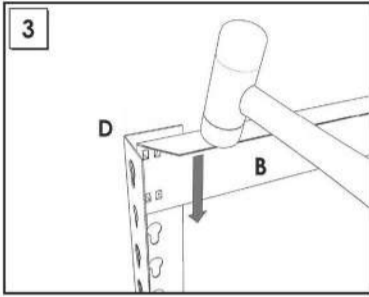

www.simonrack.com • www.simonrack.com • www.simonrack.com • www.simonrack.com

SIMONCLASSIC	SIMONCLICK	SIMONTALLER	SIMONAUTO
SIMONWORK	SIMONLOCKER	SIMONOFFICE	SIMONHOME
SIMONGARDEN	SIMONTITÁN	SIMONINOX	SIMONINDUSTRIAL
			SIMONPALET SIMONLEVER ALTILOS Y PASILLOS ELEVADOS • PLATFORMS AND MEZZANINES • LAGEBÜHNEN • PLATES FORMES ET MEZZANINES