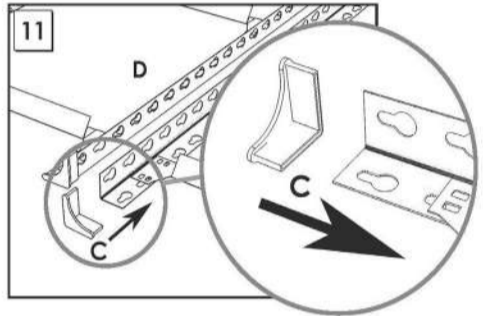

www.simonrack.com • www.simonrack.com • www.simonrack.com • www.simonrack.com

SIMONCLASSIC	SIMONCLICK	SIMONTALLER	SIMONAUTO
SIMONWORK	SIMONLOCKER	SIMONOFFICE	SIMONHOME
SIMONGARDEN	SIMONTITÁN	SIMONINOX	SIMONINDUSTRIAL
			SIMONPALET SIMONLEVER ALTILOS Y PASILLOS ELEVADOS • PLATFORMS AND MEZZANINES • LAGEBÜHNEN • PLATES FORMES ET MEZZANINES