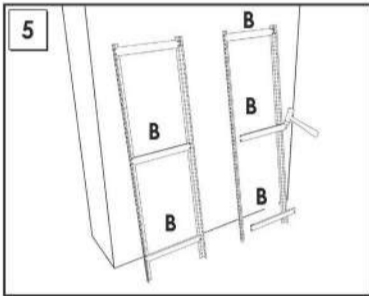

www.simonrack.com • www.simonrack.com • www.simonrack.com • www.simonrack.com

SIMONCLASSIC	SIMONCLICK	SIMONTALLER	SIMONAUTO
SIMONWORK	SIMONLOCKER	SIMONOFFICE	SIMONHOME
SIMONGARDEN	SIMONTITÁN	SIMONINOX	SIMONINDUSTRIAL
			SIMONPALET SIMONLEVER ALTILOS Y PASILLOS ELEVADOS • PLATFORMS AND MEZZANINES • LAGEBÜHNEN • PLATES FORMES ET MEZZANINES