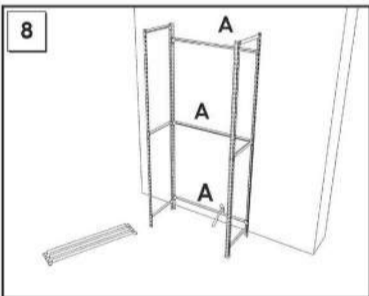

www.simonrack.com • www.simonrack.com • www.simonrack.com • www.simonrack.com

SIMONCLASSIC	SIMONCLICK	SIMONTALLER	SIMONAUTO
SIMONWORK	SIMONLOCKER	SIMONOFFICE	SIMONHOME
SIMONGARDEN	SIMONTITÁN	SIMONINOX	SIMONINDUSTRIAL
			SIMONPALET SIMONLEVER ALTILOS Y PASILLOS ELEVADOS • PLATFORMS AND MEZZANINES • LAGEBÜHNEN • PLATES FORMES ET MEZZANINES