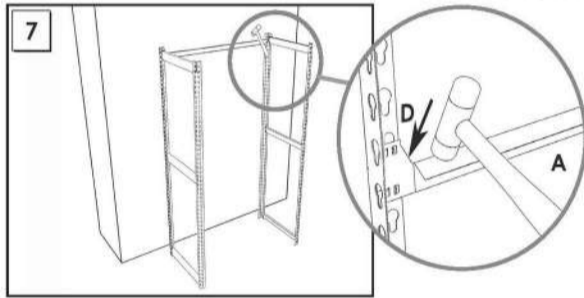

www.simonrack.com • www.simonrack.com • www.simonrack.com • www.simonrack.com

SIMONCLASSIC	SIMONCLICK	SIMONTALLER	SIMONAUTO
SIMONWORK	SIMONLOCKER	SIMONOFFICE	SIMONHOME
SIMONGARDEN	SIMONTITÁN	SIMONINOX	SIMONINDUSTRIAL
			SIMONPALET SIMONLEVER ALTILOS Y PASILLOS ELEVADOS • PLATFORMS AND MEZZANINES • LAGEBÜHNEN • PLATES FORMES ET MEZZANINES