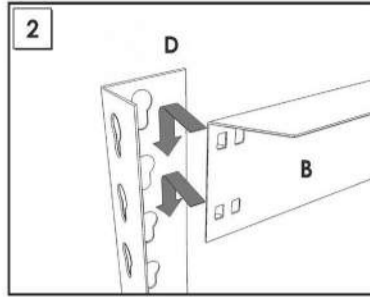

www.simonrack.com • www.simonrack.com • www.simonrack.com • www.simonrack.com

SIMONCLASSIC	SIMONCLICK	SIMONTALLER	SIMONAUTO
SIMONWORK	SIMONLOCKER	SIMONOFFICE	SIMONHOME
SIMONGARDEN	SIMONTITÁN	SIMONINOX	SIMONINDUSTRIAL
			SIMONPALET SIMONLEVER ALTILOS Y PASILLOS ELEVADOS • PLATFORMS AND MEZZANINES • LAGEBÜHNEN • PLATES FORMES ET MEZZANINES