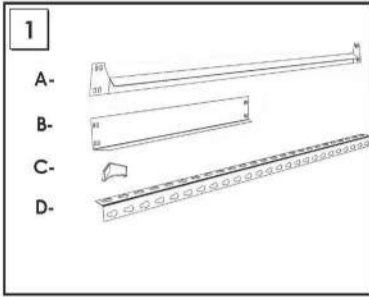

www.simonrack.com • www.simonrack.com • www.simonrack.com • www.simonrack.com

SIMONCLASSIC	SIMONCLICK	SIMONTALLER	SIMONAUTO
SIMONWORK	SIMONLOCKER	SIMONOFFICE	SIMONHOME
SIMONGARDEN	SIMONTITÁN	SIMONINOX	SIMONINDUSTRIAL
			SIMONPALET SIMONLEVER ALTILOS Y PASILLOS ELEVADOS • PLATFORMS AND MEZZANINES • LAGEBÜHNEN • PLATES FORMES ET MEZZANINES