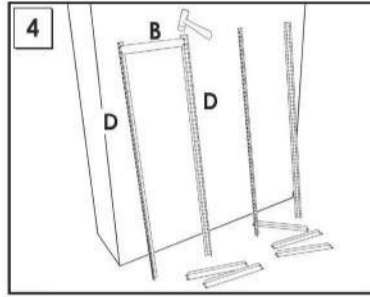

www.simonrack.com • www.simonrack.com • www.simonrack.com • www.simonrack.com

SIMONCLASSIC	SIMONCLICK	SIMONTALLER	SIMONAUTO
SIMONWORK	SIMONLOCKER	SIMONOFFICE	SIMONHOME
SIMONGARDEN	SIMONTITÁN	SIMONINOX	SIMONINDUSTRIAL
			SIMONPALET SIMONLEVER ALTILOS Y PASILLOS ELEVADOS • PLATFORMS AND MEZZANINES • LAGEBÜHNEN • PLATES FORMES ET MEZZANINES