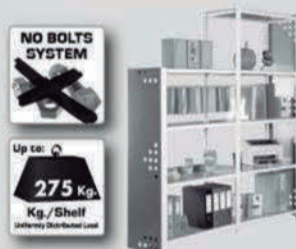

STANDARD MOUNTING

On-line instructions: www.simonrack.com/instructions

LOGIN: 196003

www.simonrack.com • www.simonrack.com • www.simonrack.com • www.simonrack.com

SIMONCLASSIC

SIMONCLICK

OFFCLICK

SIMONFORTE

SIMONCROMO

SIMONINOX

SIMONTITÁN

SIMONPALET

SIMONLEVER