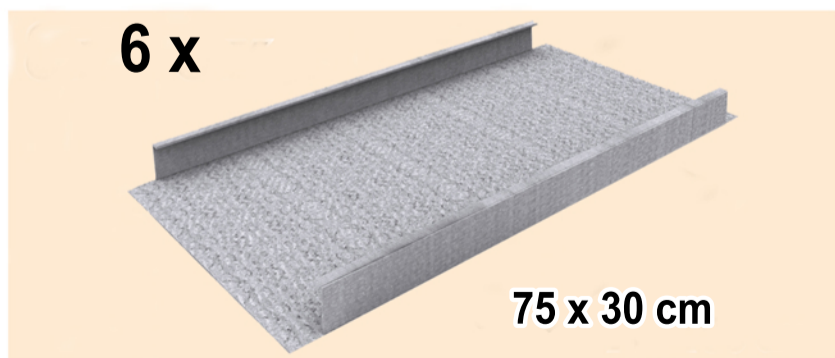

www.simonrack.com

SIMONFORTE

ST 1207-3

Metal

150 x 120 x 75 cm
59" x 47.2" x 29.5"

PACK
2/3

www.simonrack.com