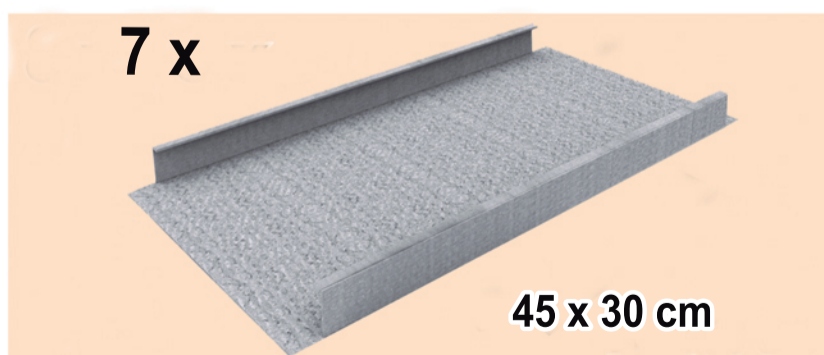

www.simonrack.com

SIMONFORTE ST 1504-3 *Metal*

150 x 150 x 45 cm
59" x 59" x 17.7"

**PACK
2/3**

www.simonrack.com